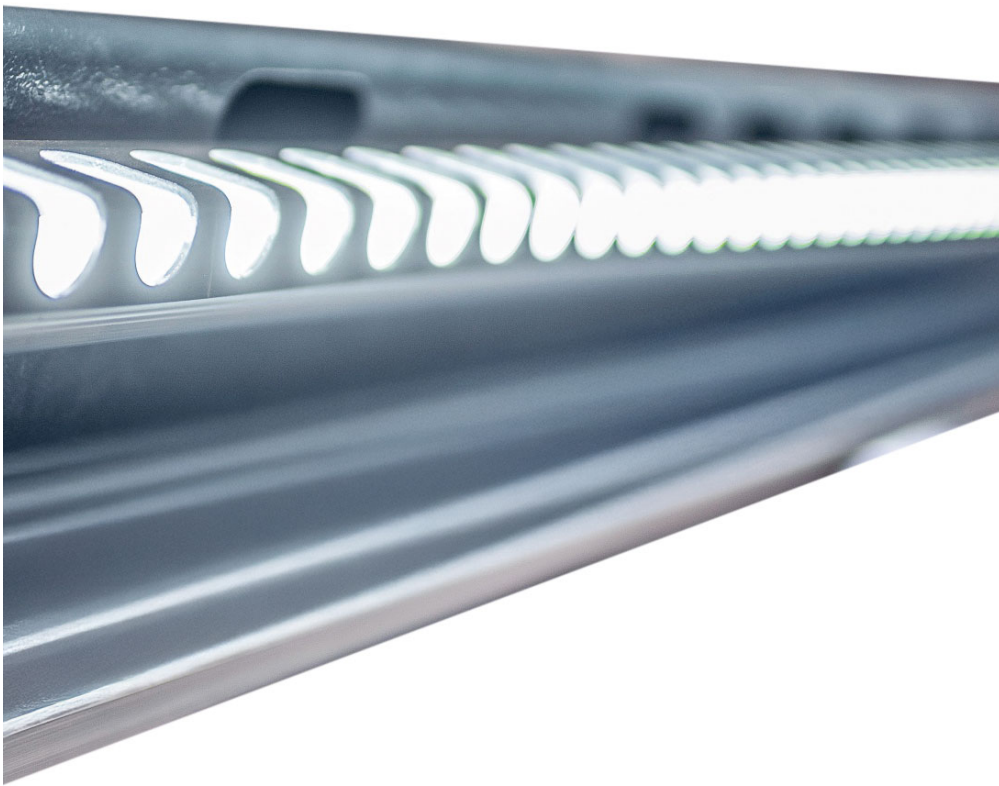

LED-Beleuchtungs-Set (4x HLB7225) für ATH-Cross Lift 40/50_Four Lift (22)

Product Images

Additional Information

Hauteur totale

15 cm