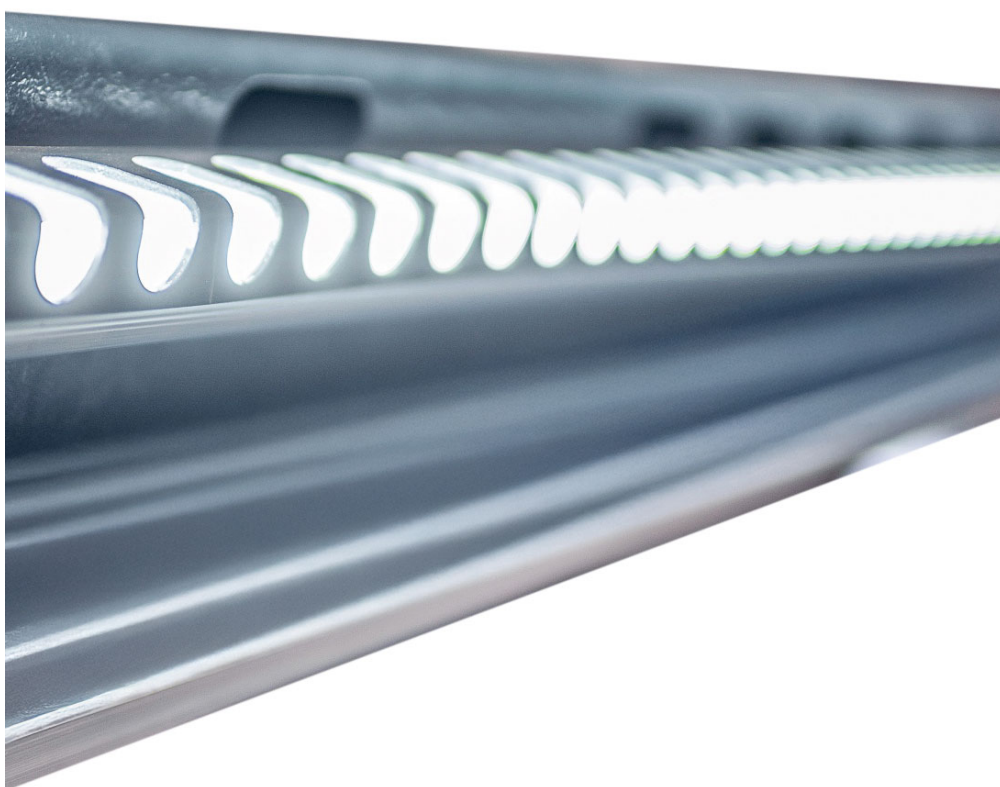

Zestaw oświetlenia LED do ATH-Cross Lift 35

Product Images

Additional Information

Hauteur totale

25 cm