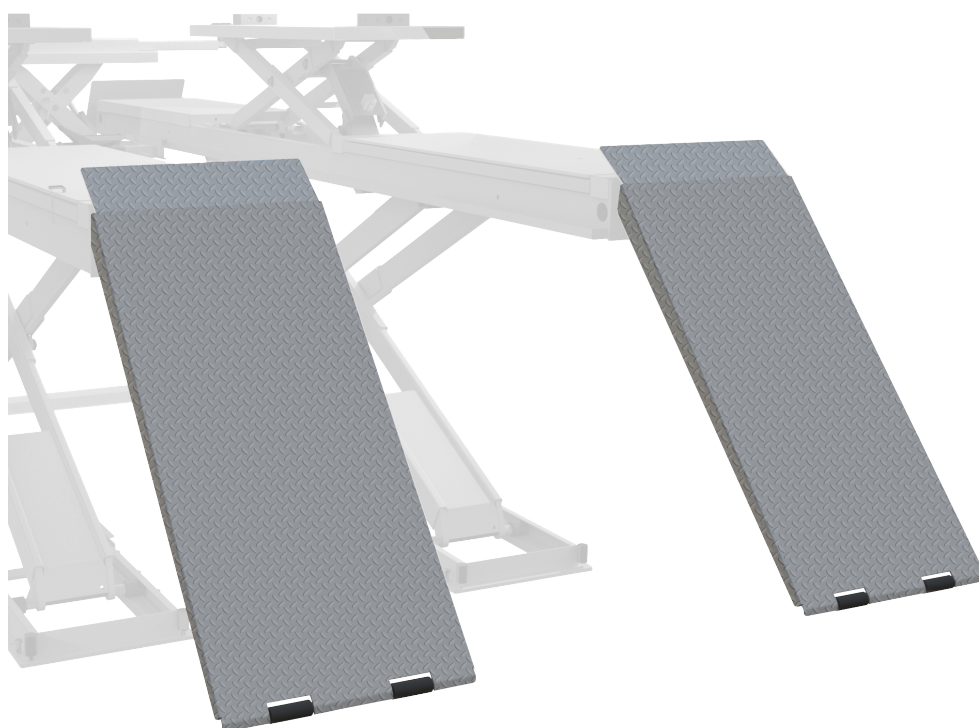

# Zestaw nadziemny do ATH-Cross Lift 40/50/50 Plus OG (rampy najazdowe i blachy osłonowe)

## Product Images

---

## Additional Information

---

Hauteur totale

10 cm